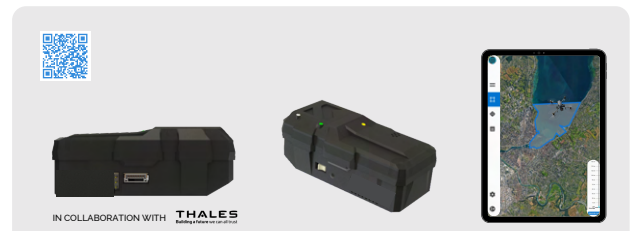

KRONOS I3

PARACHUTE RECOVERY SYSTEM FOR **dji** INSPIRE 3 

The Kronos I3 plug & play parachute recovery system for the DJI Inspire 3 makes your flights safer by slowing your drone's rate of descent and impact energy in the event of a problem. The parachute can be triggered automatically or manually using the Klick trigger remote control.

CERTIFICATIONS

C5 CLASS & MOC M2

The C5 accessories kit (PRS & FTS) allows the operator to go directly from the original C3 class to the EASA C5 class. The parachute also complies with the MoC Light-UAS.2512 (M2) published by EASA. These compliances are essential requirements for drone operators wishing to perform STS-01 flight operations or when developing an SORA or PDRA.

0.27 S
TRIGGER TIME

30 M
MINIMUM HEIGHT
EFFICIENCY

DEPLOYMENT
AUTONOMOUS OR
MANUAL

COMPATIBILITY

KRONOS I3 FTS

The Kronos I3 parachute must be sold with a FTS to ensure it works properly. The Kronos I3 FTS is installed between the batteries and the drone, in less than a minute, directly by the pilot.

GEOCAGING SOLUTIONS

Zephyr CC & ScaleFlyt Geocaging module lets you create a virtual cage representing your drone's flight zone. Coupled with a Dronavia FTS, this module automatically switches off the engines and deploys the parachute if the drone is not confined.