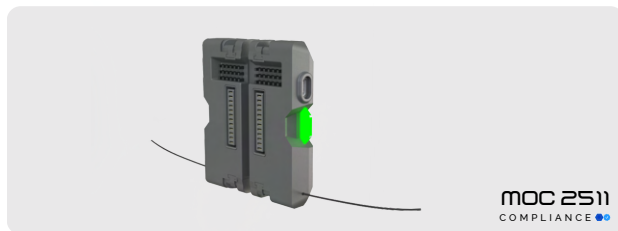

KRONOS I3

PARACHUTE RECOVERY SYSTEM FOR **dji** INSPIRE 3 

The Kronos I3 plug & play parachute recovery system for the DJI Inspire 3 makes your flights safer by slowing your drone's rate of descent and impact energy in the event of a problem. The parachute can be triggered automatically or manually using the Klick trigger remote control.

CERTIFICATIONS

C5 CLASS & MOC M2

The C5 accessories kit (PRS & FTS) allows the operator to go directly from the original C3 class to the EASA C5 class. The parachute also complies with the MoC Light-UAS.2512 (M2) published by EASA. These compliances are essential requirements for drone operators wishing to perform STS-01 flight operations or when developing an SORA or PDRA.

ASK OUR SALES TEAM YOUR QUESTIONS

SPECIFICATIONS

POWERED BY
THE DRONE

376 G
WEIGHT

24J (4KG)
GROUND IMPACT
ENERGY (JOULES)

2 KM
TRIGGER RANGE

2 MIN
INSTALLATION TIME

CO2 46x
CO2 EJECTION
SYSTEM

0.27 S
TRIGGER TIME

30 M
MINIMUM HEIGHT
EFFICIENCY

DEPLOYMENT
AUTONOMOUS OR
MANUAL

COMPATIBILITY

KRONOS I3 FTS

The Kronos I3 parachute must be sold with a FTS to ensure it works properly. The Kronos I3 FTS is installed between the batteries and the drone, in less than a minute, directly by the pilot.