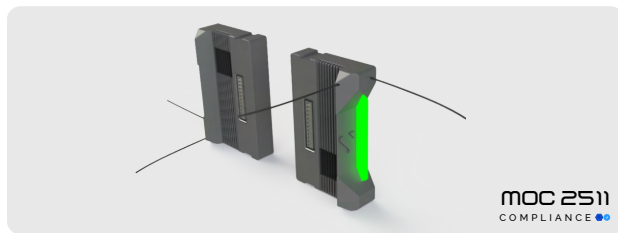

# KRONOS M350

PARACHUTE RECOVERY SYSTEM FOR **dji** MATRICE 350 

The Kronos M350 plug & play parachute recovery system for the DJI Matrice 350/300 makes your flights safer by slowing your drone's rate of descent and impact energy in the event of a problem. The parachute can be triggered automatically or manually using the Klick trigger remote control.

## SPECIFICATIONS

POWERED BY  
THE DRONE

450 G  
WEIGHT

77 J <sup>(7KG)</sup>  
GROUND IMPACT  
ENERGY (JOULES)

1.5 KM  
TRIGGER RANGE

2 MIN  
INSTALLATION TIME

CO2 86 ✕  
CO2 EJECTION  
SYSTEM

0.27 S  
TRIGGER TIME

### KRONOS M350 FTS

The Kronos M350 parachute must be sold with a FTS to ensure it works properly. The Kronos M350 FTS is installed between the batteries and the drone, in less than a minute, directly by the pilot.